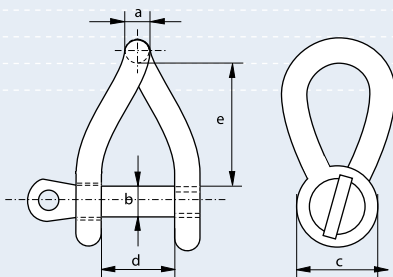

Stainless Steel Shackles

long dee type with screw collar pin

- **Material** : stainless steel AISI 316
- **Finish** : polished
- **Note** : this product is not suitable for lifting purposes

diameter bow	diameter pin	diameter eye	width inside	length inside	weight per 100 pcs
a mm	b mm	c mm	d mm	e mm	kg
4	4	8	8	30	1
5	5	10	10	37	2
6	6	12	12	45	4
8	8	16	16	60	9
10	10	20	20	75	20
12	12	24	24	90	32

Stainless Steel Shackles

twisted type with screw collar pin

- **Material** : stainless steel AISI 316
- **Finish** : polished
- **Note** : this product is not suitable for lifting purposes

diameter bow	diameter pin	diameter eye	width inside	length inside	weight per 100 pcs
a mm	b mm	c mm	d mm	e mm	kg
5	5	10	10	36	2
6	6	12	12	42	4
8	8	16	16	56	9
10	9.5	19	20	60	11
12	12	24	24	72	32